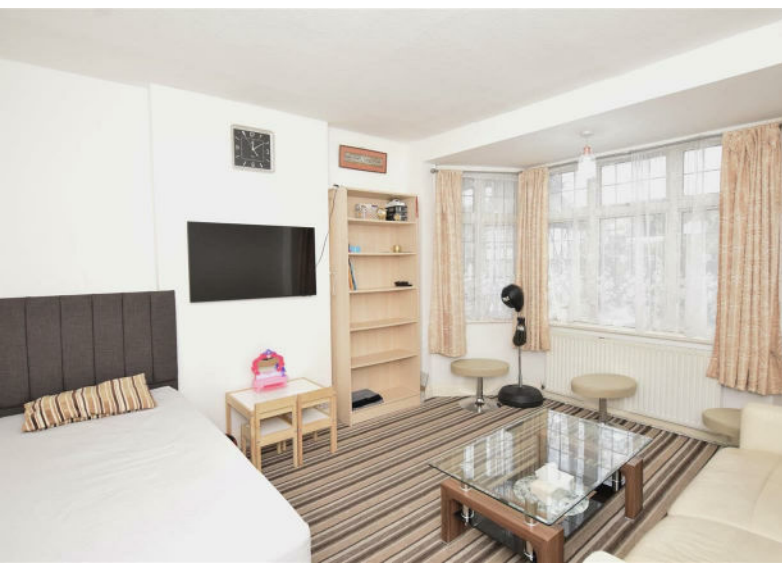

Sales: 020 8900 2811
Lettings: 020 8900 2121
Email: wembley@danielsestateagents.co.uk
www.danielsestateagents.co.uk

Heather Park Drive
Wembley, Middlesex, HA0 1SN

Asking Price £320,000